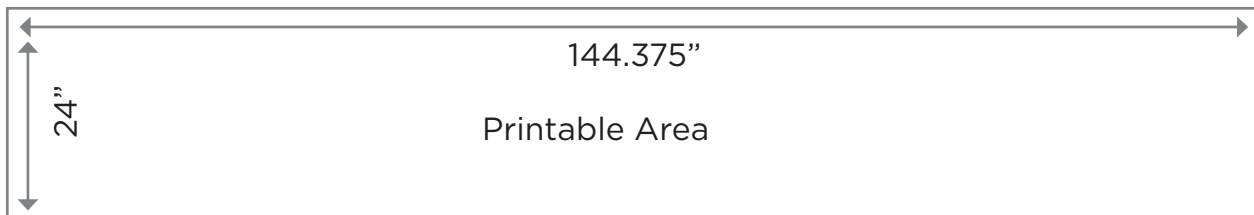

BRANDABLE ENTRANCE

Product Code: 13511

Dimensions: 10' Tall x 12' Wide x 24" Deep

Printable Area:

Top: 24" Tall x 144.375" Wide

Columns: 96" Tall x 24" Wide

DESIGN SPECIFICATIONS

- Acceptable file formats are Adobe Illustrator (.ai), Encapsulated Postscript (.eps), Adobe Photoshop (.psd or .psb) and Adobe Acrobat (.pdf)
- Convert all text to outlines or supply fonts used
- Include any linked files with submissions or embed images
- Ensure that all graphic elements are no less than 150 DPI at full scale
- Please add 1/4" bleed to all artwork

Side Columns

Printable Area

Top

Print-ready graphics are due 7 business days prior to the event date. Sooner is better!
If files provided are not print ready or if modifications need to be made to design or content, Shag can help for a graphic design fee.